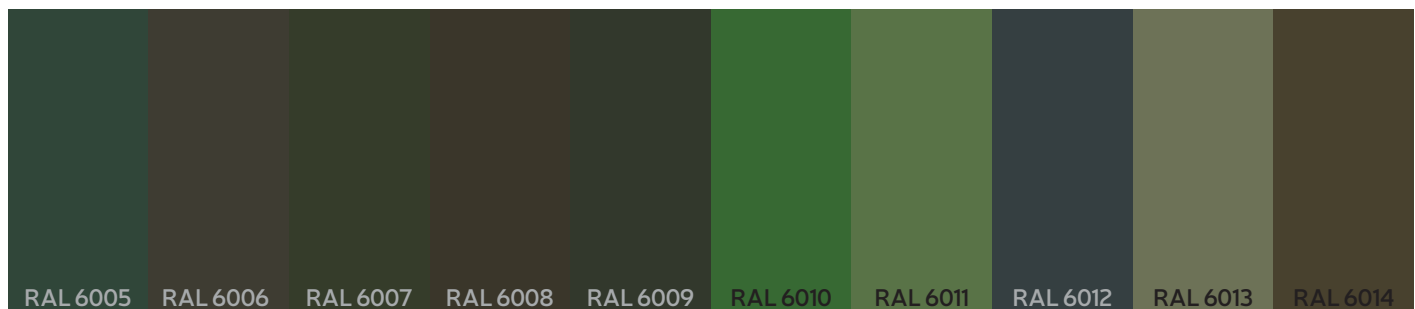

S18
Nelson Oak

S19
Anthracite color

S20
Black Color

S22
Sonoma Oak

S23
Stone Oak

S24
Slavonia Oak

S25
Oxide Vintage Oak

S26
Coffee Urban Oak

S27
Bronze Expressive Oak

S28
Tobacco Franklin Walnut

S29
Fireside Select Walnut

S30
Brandy Castello Oak

NATURA PALETTE

N1
Polisanter Rio

N2
Natural Oak

N3
Bleached Wenge

N4
Bleached Sheet Oak

N5
Bleached Natural Oak

N6
Wenge

N7
Sheet Oak

N8
Natural Beech

N9
Grey Walnut

N10
American Walnut

RAL PALETTE*

RAL PALETTE*

RAL PALETTE*

RAL PALETTE*

RAL PALETTE*