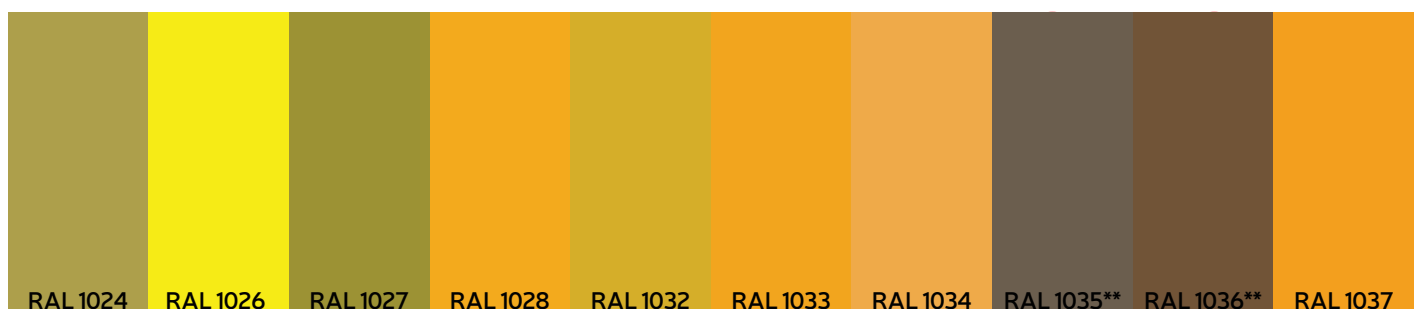

S18
Nelson Oak

S19
Anthracite color

S20
Black Color

S22
Sonoma Oak

S23
Stone Oak

S24
Slavonia Oak

S25
Oxide Vintage Oak

S26
Coffee Urban Oak

S27
Bronze Expressive Oak

S28
Tobacco Franklin Walnut

S29
Fireside Select Walnut

S30
Brandy Castello Oak

NATURA PALETTE

N1
Polisanter Rio

N2
Natural Oak

N3
Bleached Wenge

N4
Bleached Sheet Oak

N5
Bleached Natural Oak

N6
Wenge

N7
Sheet Oak

N8
Natural Beech

N9
Grey Walnut

N10
American Walnut

RAL PALETTE*

RAL PALETTE*

RAL PALETTE*

RAL PALETTE*

RAL PALETTE*