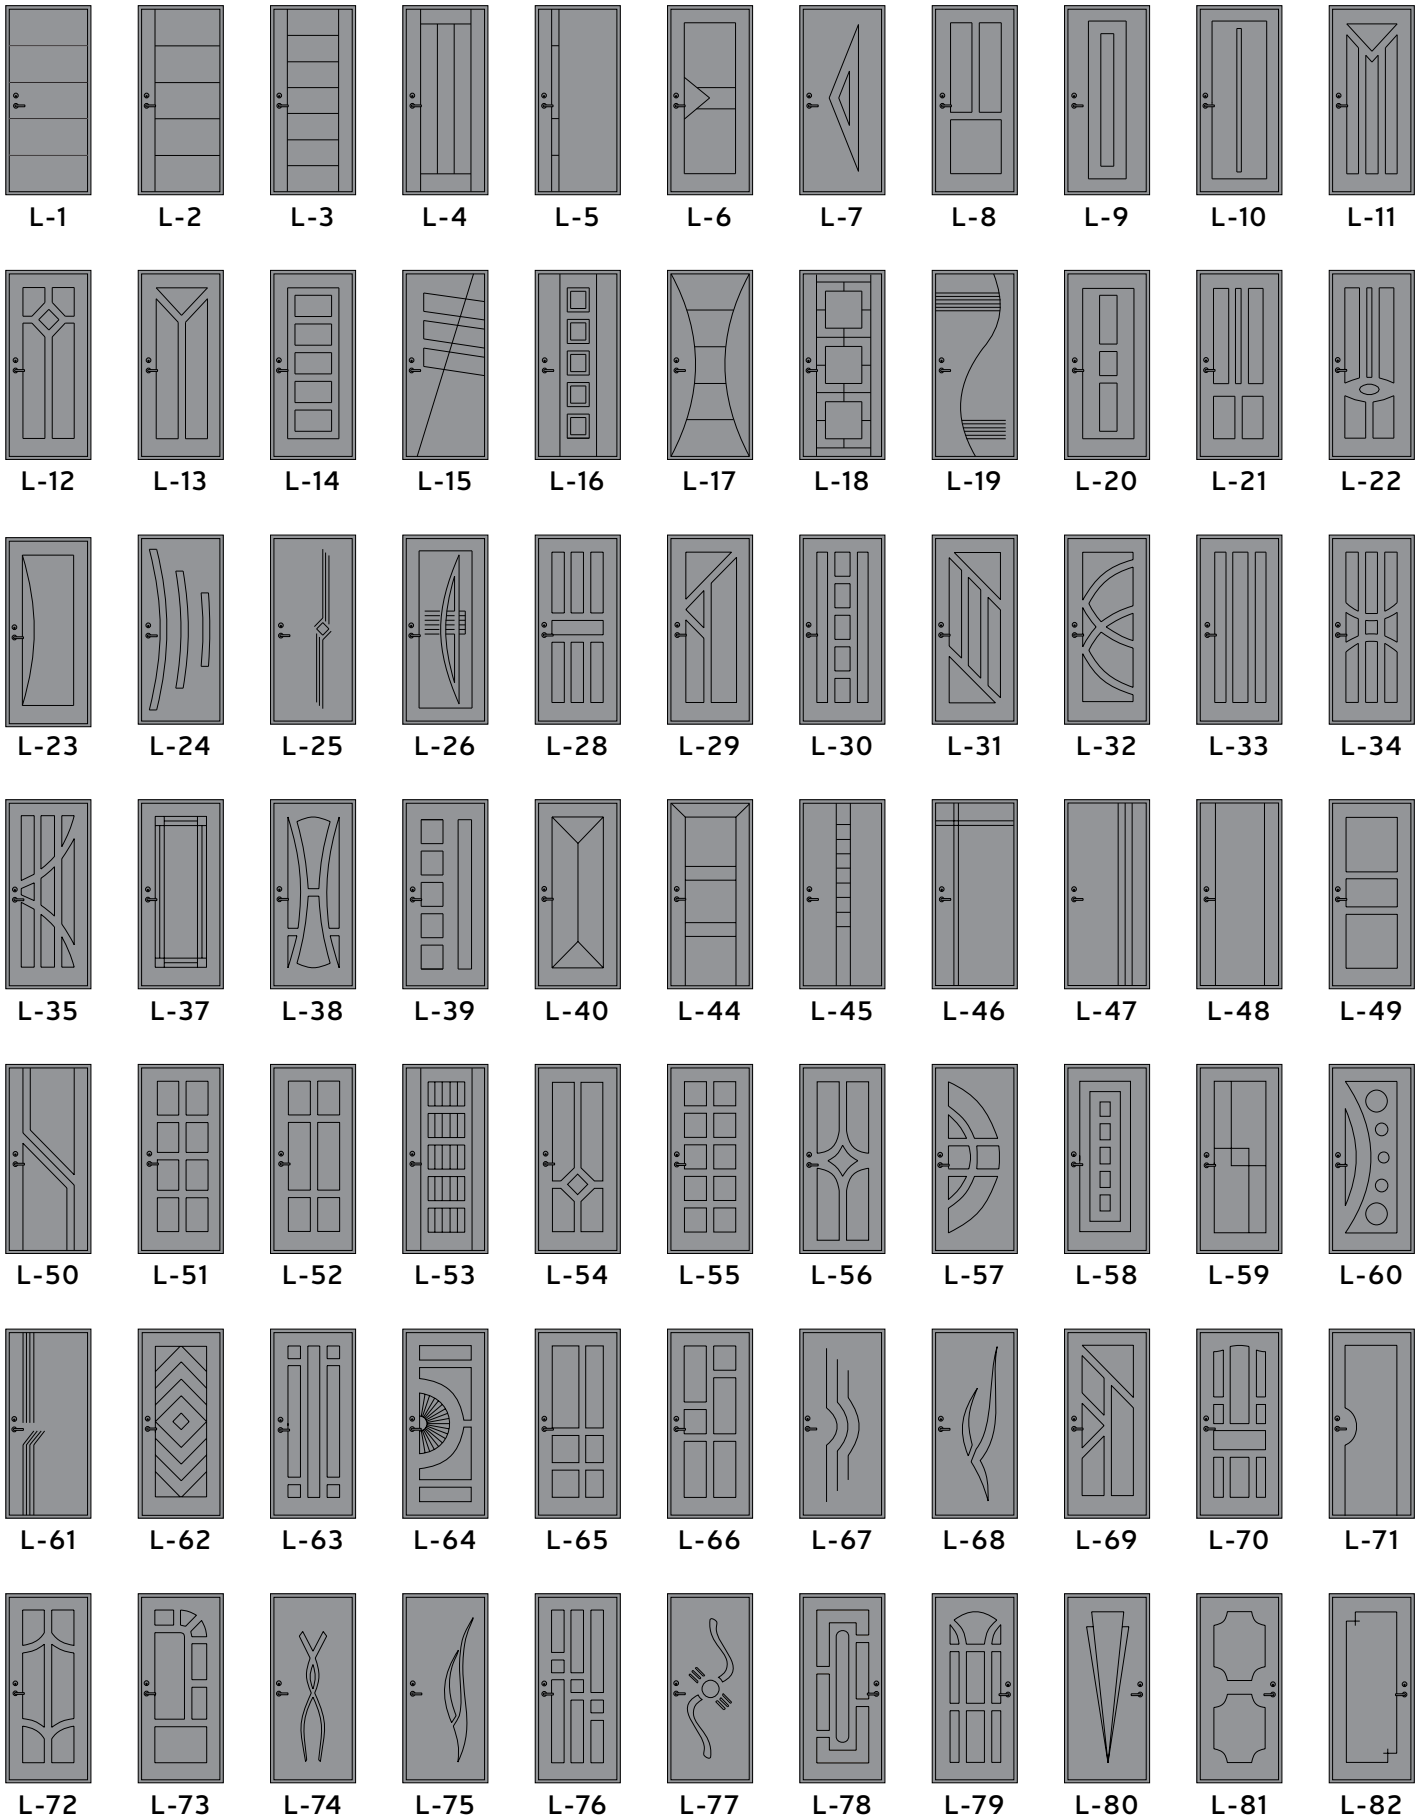

ASMODAS

**DAF,
LIUKS**
Door patterns

PATTERN L

PATTERN L

PATTERN LS

PATTERN LS

PATTERN WITH STAINLESS STEEL DECORATIONS

PATTERN F

PATTERN FS