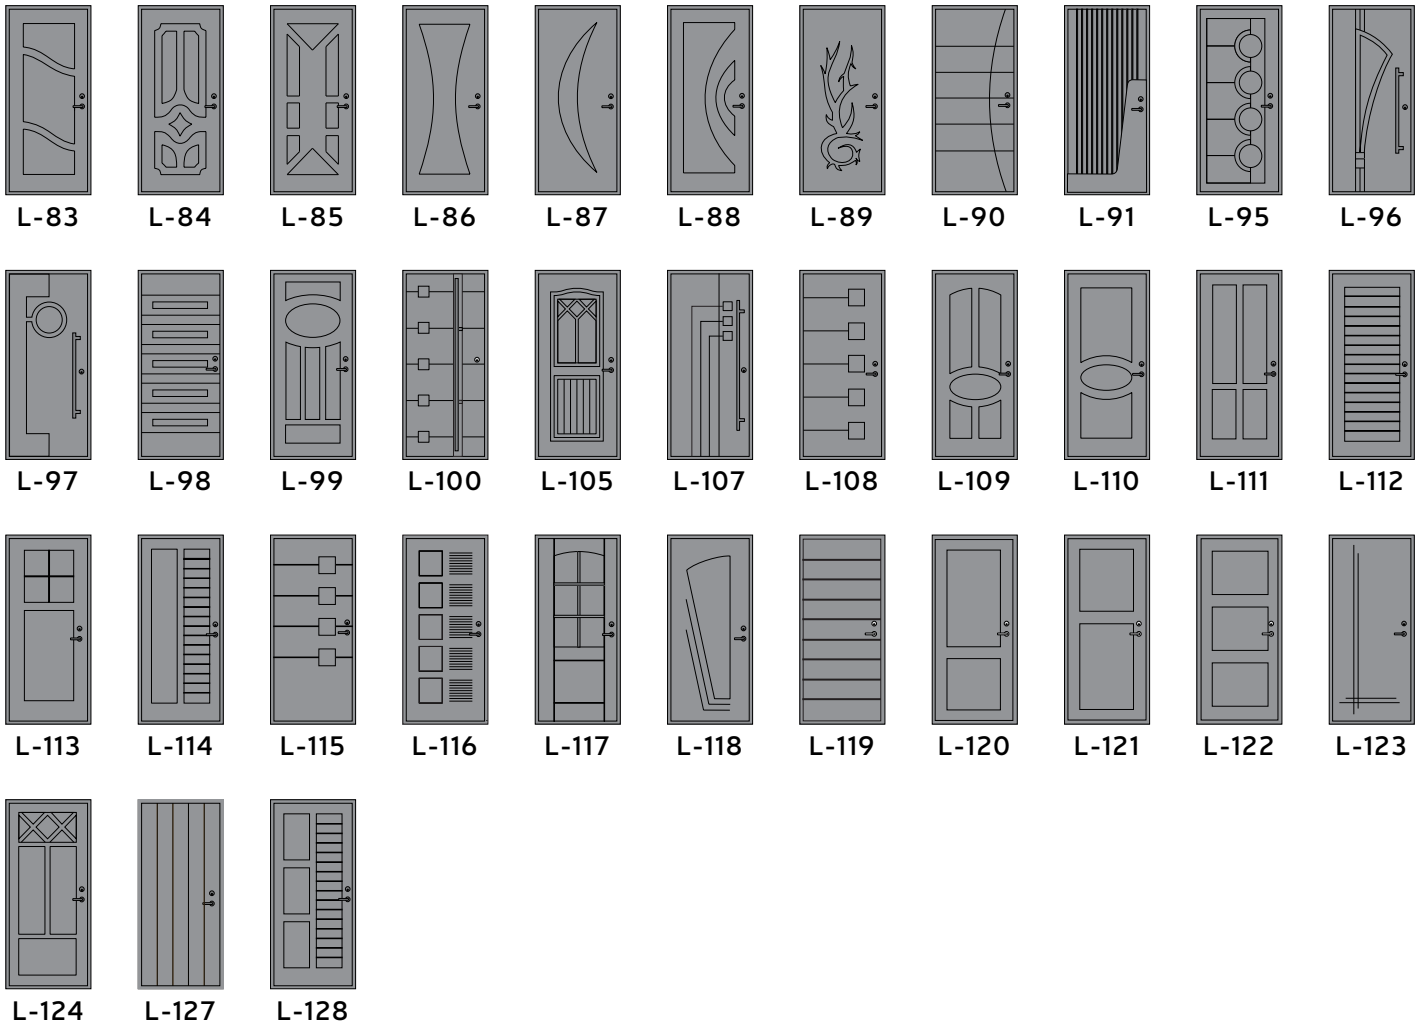

ASMODAS

**DAF,
LIUKS**
Door patterns

PATTERN L

PATTERN L

PATTERN LS

PATTERN LS

PATTERN WITH STAINLESS STEEL DECORATIONS

PATTERN F

PATTERN FS