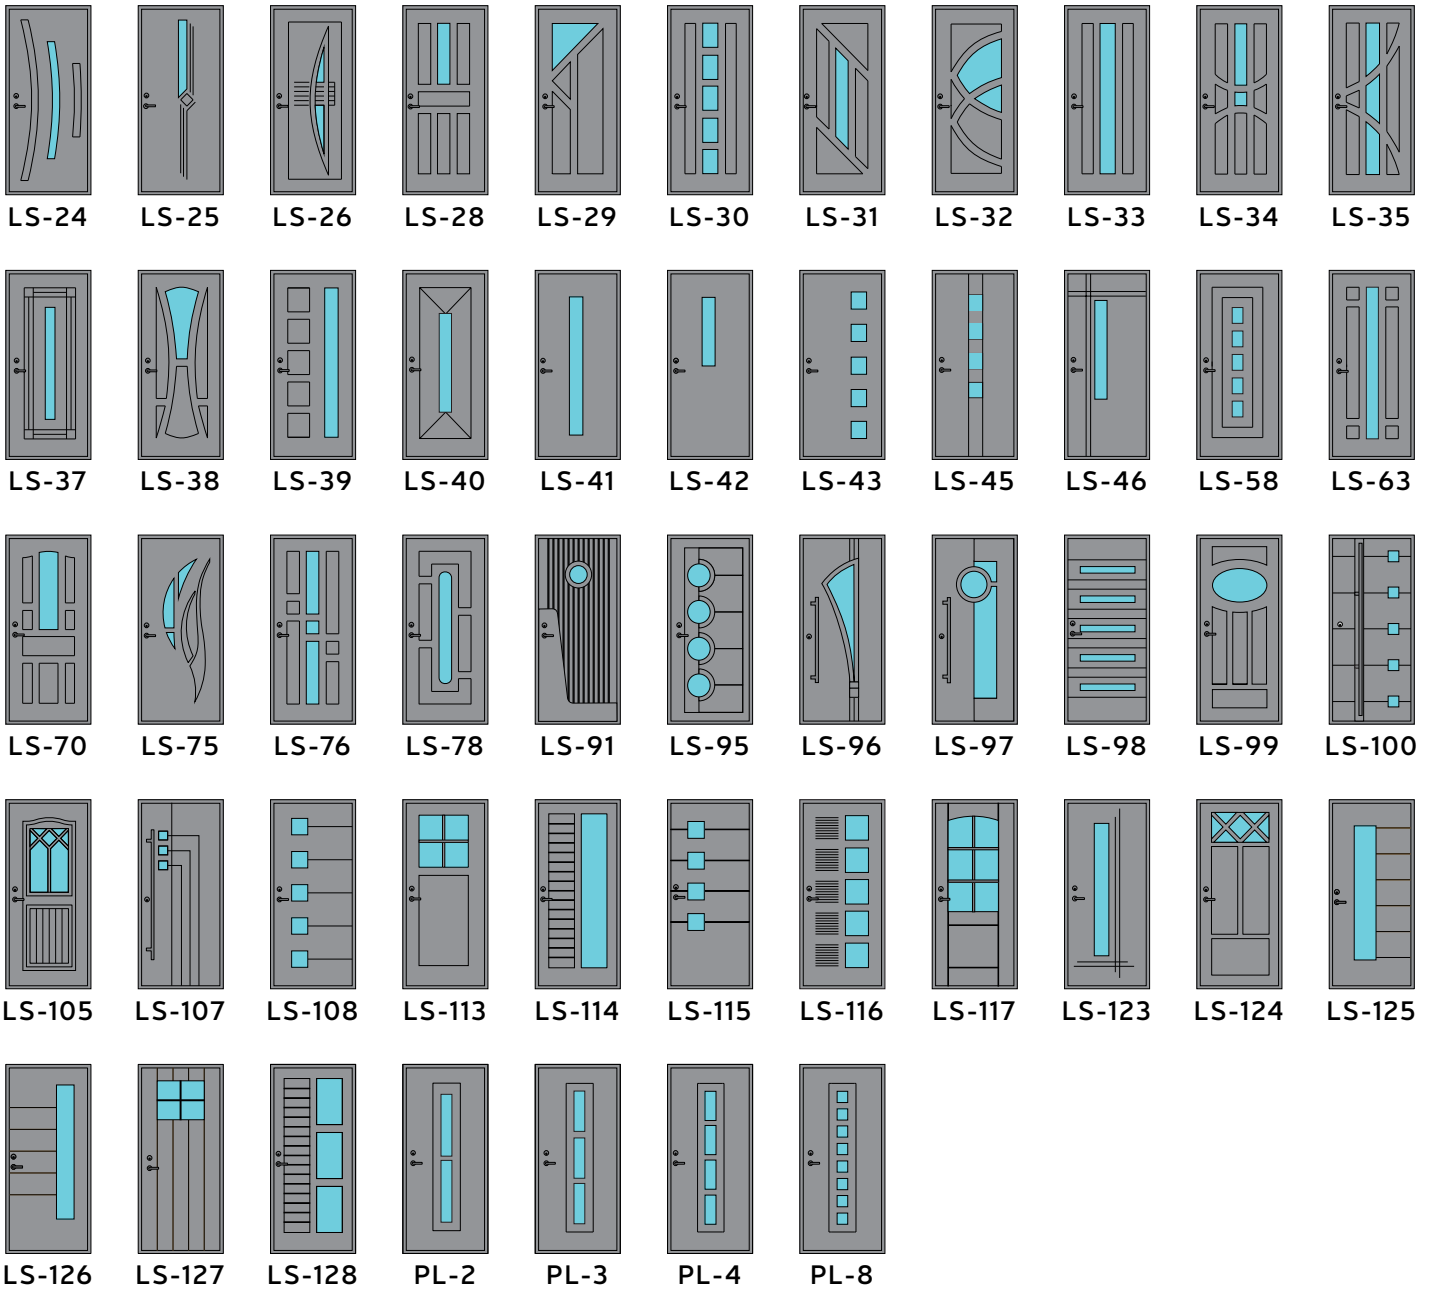

ASMODAS

**DAF,
LIUKS**
Door patterns

PATTERN L

PATTERN L

PATTERN LS

PATTERN LS

PATTERN WITH STAINLESS STEEL DECORATIONS

PATTERN F

PATTERN FS