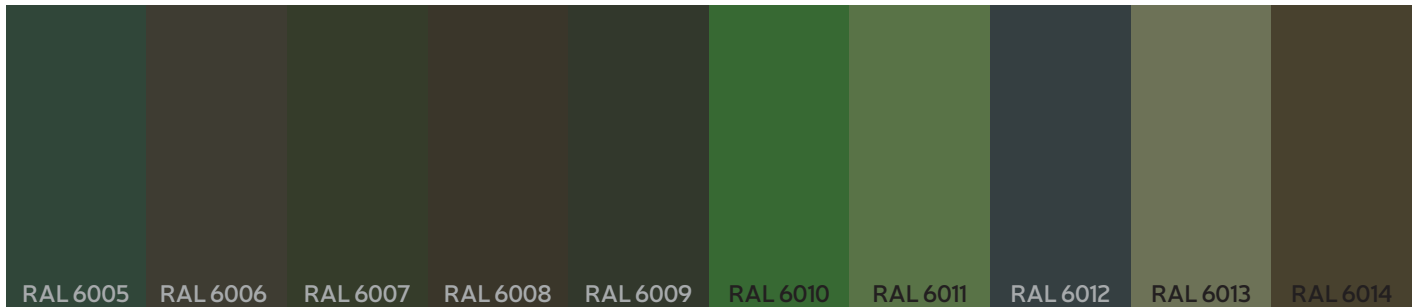

SOLID COLORS

RAL PALETTE*

RAL PALETTE*

RAL PALETTE*

RAL PALETTE*

RAL PALETTE*

NSC PALETTE

NCS color palette is used when needed to produce extremely accurate shades of solid color for painted doors. This palette consists of more than a thousand colors. Due to the large number of colors and shades, we are not able to show this palette online. To choose the exact shade, please use printed NSC palette for more accurate color selection.