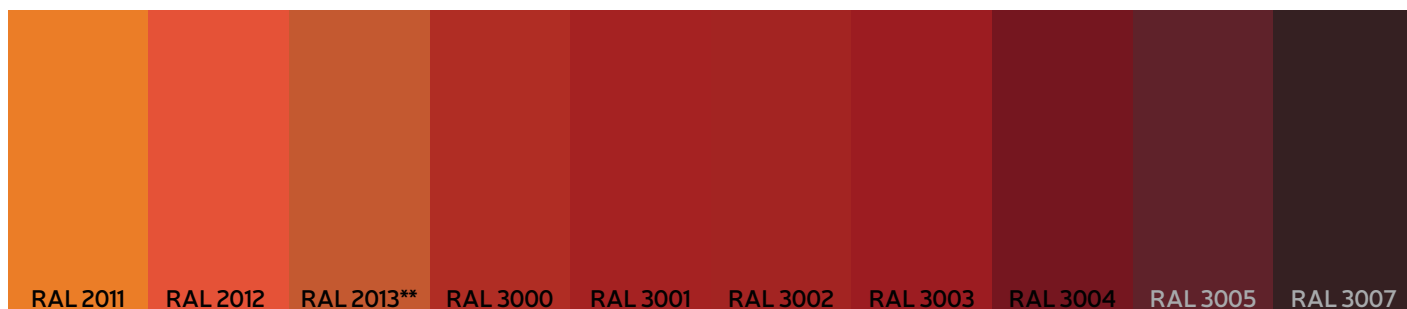

SOLID COLORS

RAL PALETTE*

RAL PALETTE*

RAL PALETTE*

RAL PALETTE*

RAL PALETTE*

NSC PALETTE

NCS color palette is used when needed to produce extremely accurate shades of solid color for painted doors. This palette consists of more than a thousand colors. Due to the large number of colors and shades, we are not able to show this palette online. To choose the exact shade, please use printed NSC palette for more accurate color selection.