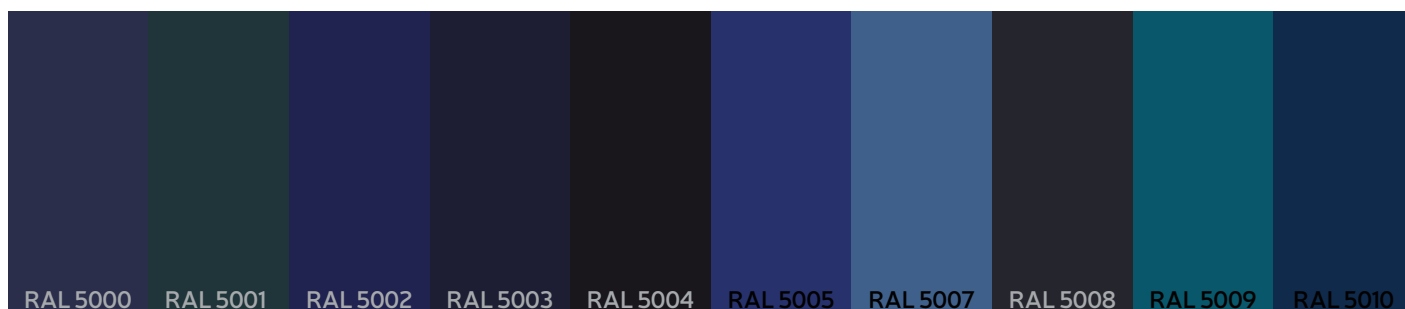

SOLID COLORS

RAL PALETTE*

RAL PALETTE*

RAL PALETTE*

RAL PALETTE*

RAL PALETTE*

NSC PALETTE

NCS color palette is used when needed to produce extremely accurate shades of solid color for painted doors. This palette consists of more than a thousand colors. Due to the large number of colors and shades, we are not able to show this palette online. To choose the exact shade, please use printed NSC palette for more accurate color selection.