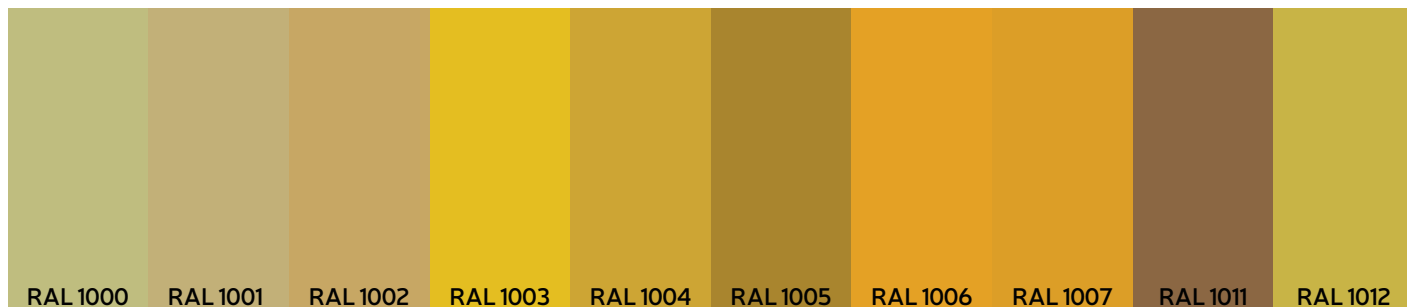

SOLID COLORS

RAL PALETTE*

RAL PALETTE*

RAL PALETTE*

RAL PALETTE*

RAL PALETTE*

NSC PALETTE

NCS color palette is used when needed to produce extremely accurate shades of solid color for painted doors. This palette consists of more than a thousand colors. Due to the large number of colors and shades, we are not able to show this palette online. To choose the exact shade, please use printed NSC palette for more accurate color selection.