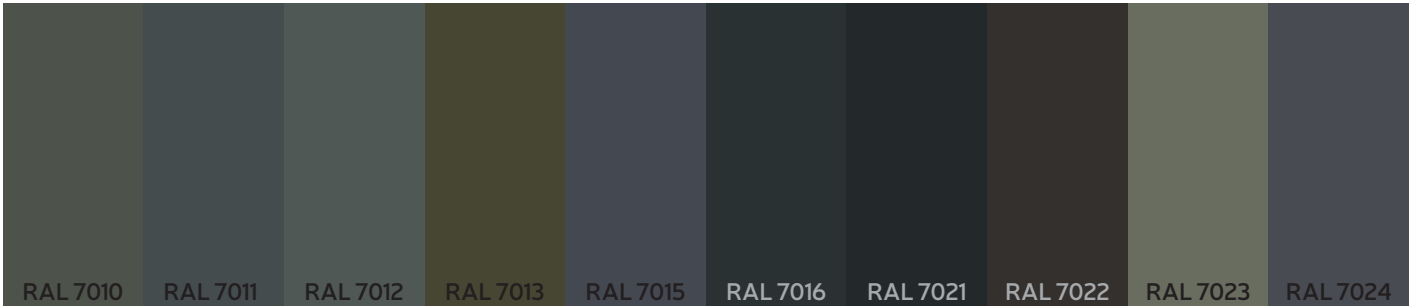

SOLID COLORS

RAL PALETTE*

RAL PALETTE*

RAL PALETTE*

RAL PALETTE*

RAL PALETTE*

NSC PALETTE

NCS color palette is used when needed to produce extremely accurate shades of solid color for painted doors. This palette consists of more than a thousand colors. Due to the large number of colors and shades, we are not able to show this palette online. To choose the exact shade, please use printed NSC palette for more accurate color selection.