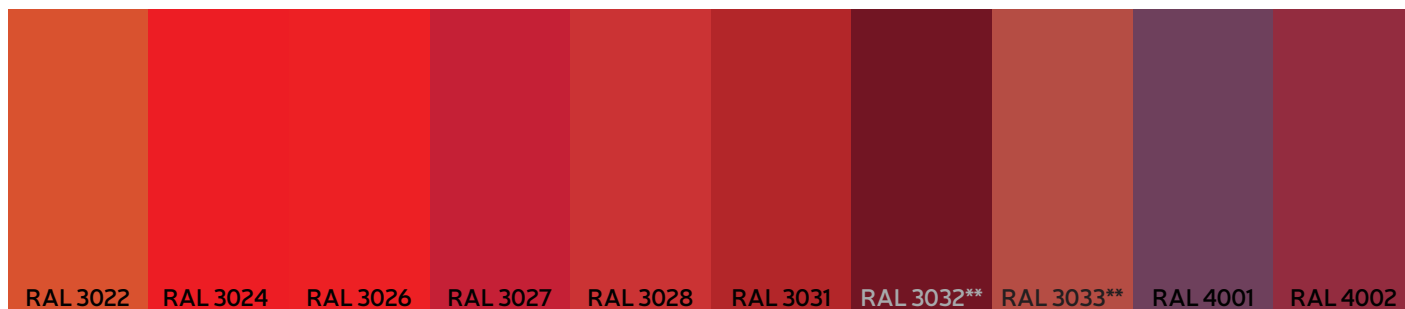

SOLID COLORS

RAL PALETTE*

RAL PALETTE*

RAL PALETTE*

RAL PALETTE*

RAL PALETTE*

NSC PALETTE

NCS color palette is used when needed to produce extremely accurate shades of solid color for painted doors. This palette consists of more than a thousand colors. Due to the large number of colors and shades, we are not able to show this palette online. To choose the exact shade, please use printed NSC palette for more accurate color selection.