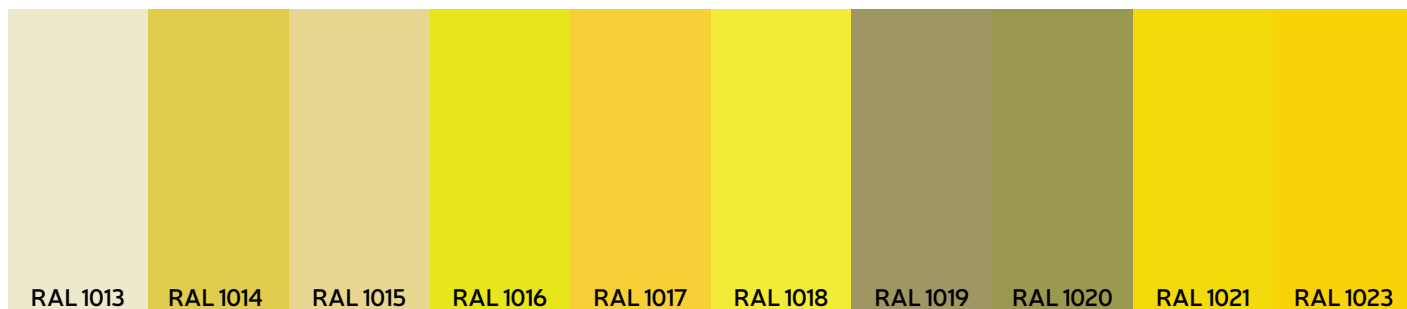

SOLID COLORS

RAL PALETTE*

RAL PALETTE*

RAL PALETTE*

RAL PALETTE*

RAL PALETTE*

NSC PALETTE

NCS color palette is used when needed to produce extremely accurate shades of solid color for painted doors. This palette consists of more than a thousand colors. Due to the large number of colors and shades, we are not able to show this palette online. To choose the exact shade, please use printed NSC palette for more accurate color selection.