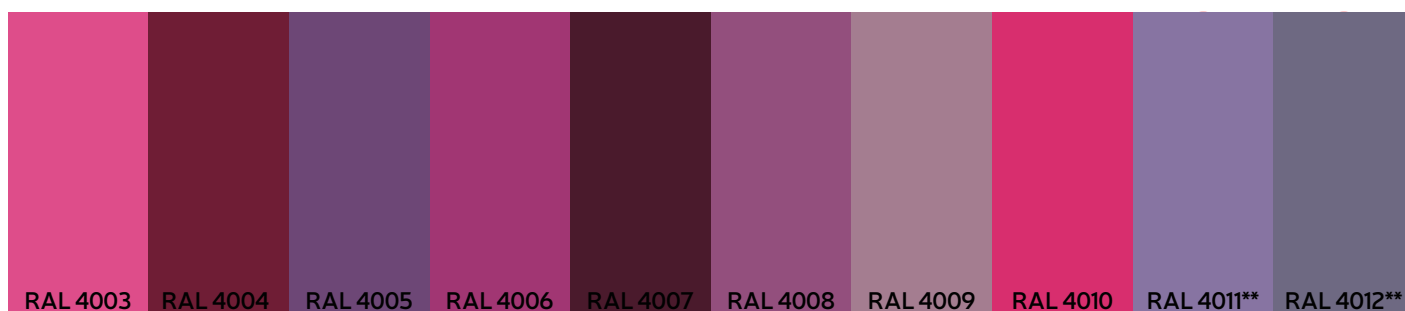

SOLID COLORS

RAL PALETTE*

RAL PALETTE*

RAL PALETTE*

RAL PALETTE*

RAL PALETTE*

NSC PALETTE

NCS color palette is used when needed to produce extremely accurate shades of solid color for painted doors. This palette consists of more than a thousand colors. Due to the large number of colors and shades, we are not able to show this palette online. To choose the exact shade, please use printed NSC palette for more accurate color selection.