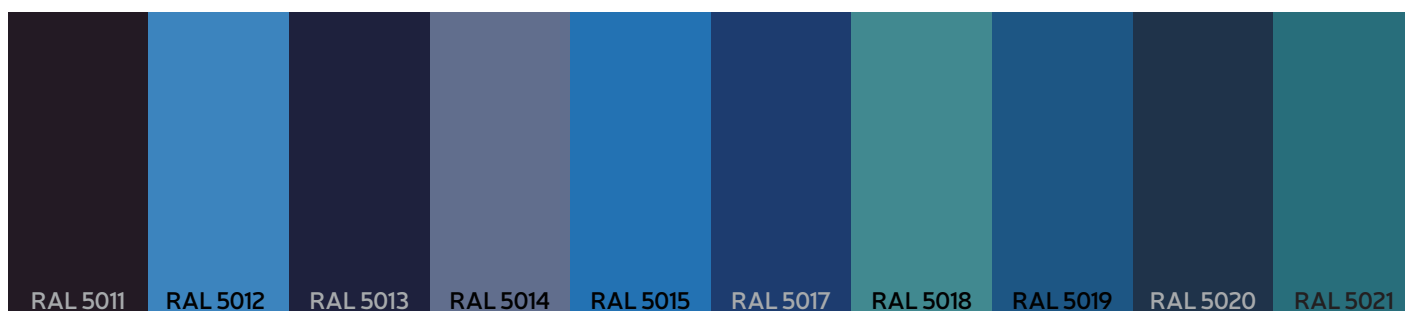

SOLID COLORS

RAL PALETTE*

RAL PALETTE*

RAL PALETTE*

RAL PALETTE*

RAL PALETTE*

NSC PALETTE

NCS color palette is used when needed to produce extremely accurate shades of solid color for painted doors. This palette consists of more than a thousand colors. Due to the large number of colors and shades, we are not able to show this palette online. To choose the exact shade, please use printed NSC palette for more accurate color selection.