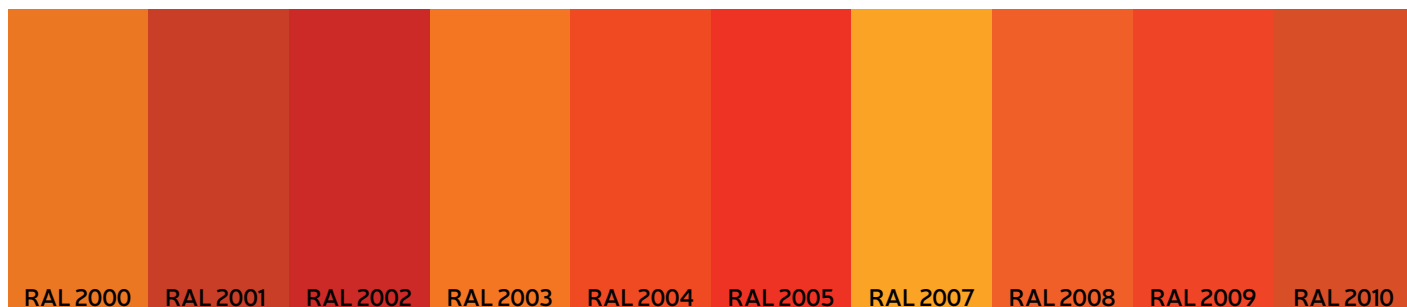

SOLID COLORS

RAL PALETTE*

RAL PALETTE*

RAL PALETTE*

RAL PALETTE*

RAL PALETTE*

NSC PALETTE

NCS color palette is used when needed to produce extremely accurate shades of solid color for painted doors. This palette consists of more than a thousand colors. Due to the large number of colors and shades, we are not able to show this palette online. To choose the exact shade, please use printed NSC palette for more accurate color selection.