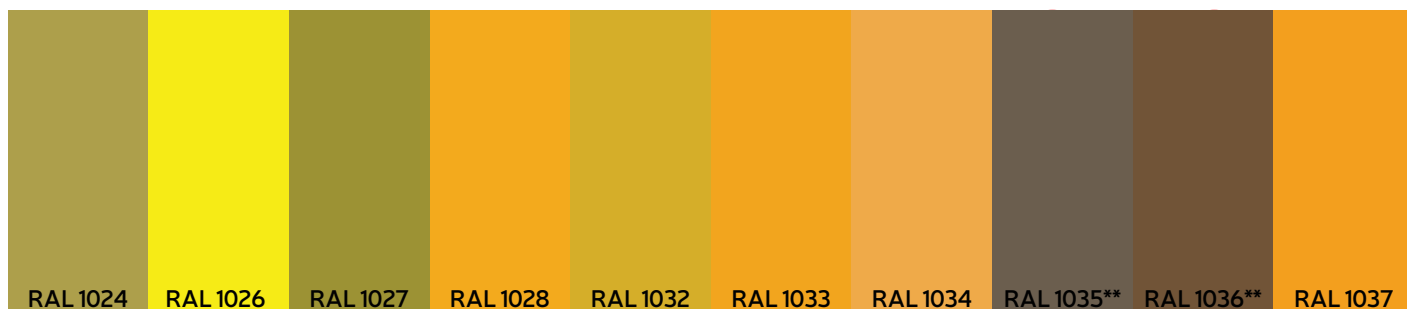

SOLID COLORS

RAL PALETTE*

RAL PALETTE*

RAL PALETTE*

RAL PALETTE*

RAL PALETTE*

NSC PALETTE

NCS color palette is used when needed to produce extremely accurate shades of solid color for painted doors. This palette consists of more than a thousand colors. Due to the large number of colors and shades, we are not able to show this palette online. To choose the exact shade, please use printed NSC palette for more accurate color selection.