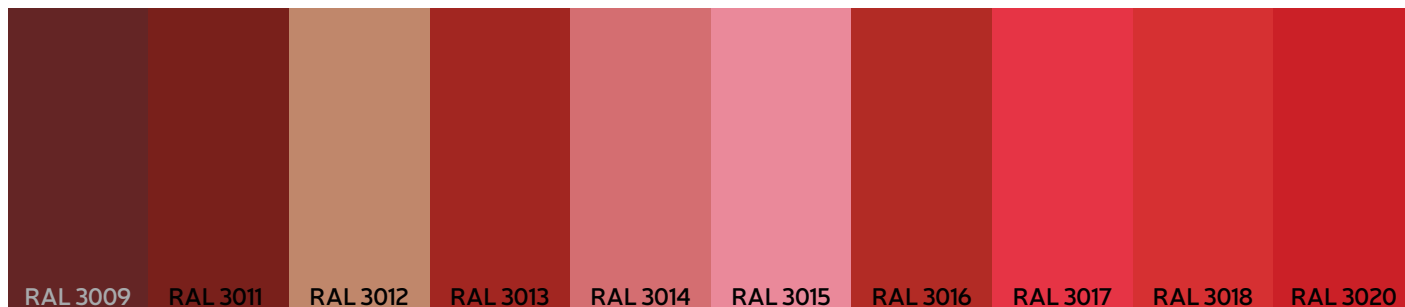

SOLID COLORS

RAL PALETTE*

RAL PALETTE*

RAL PALETTE*

RAL PALETTE*

RAL PALETTE*

NSC PALETTE

NCS color palette is used when needed to produce extremely accurate shades of solid color for painted doors. This palette consists of more than a thousand colors. Due to the large number of colors and shades, we are not able to show this palette online. To choose the exact shade, please use printed NSC palette for more accurate color selection.