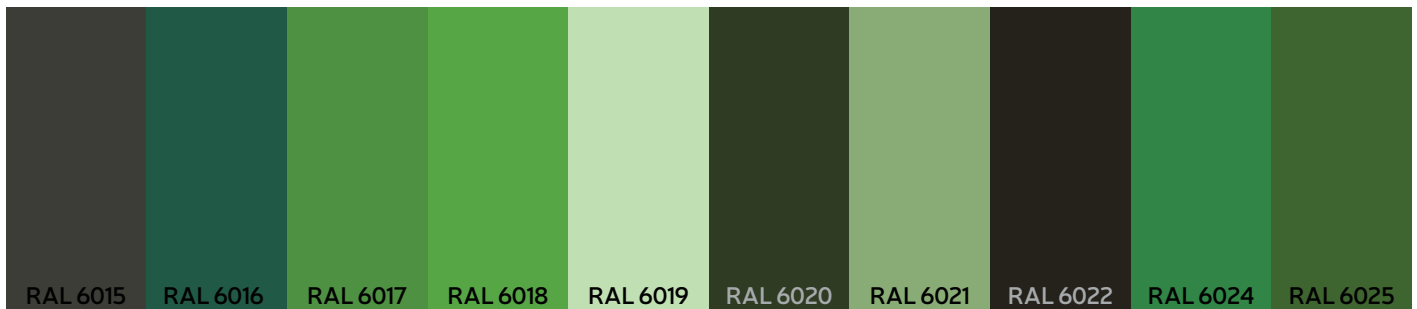

SOLID COLORS

RAL PALETTE*

RAL PALETTE*

RAL PALETTE*

RAL PALETTE*

RAL PALETTE*

NSC PALETTE

NCS color palette is used when needed to produce extremely accurate shades of solid color for painted doors. This palette consists of more than a thousand colors. Due to the large number of colors and shades, we are not able to show this palette online. To choose the exact shade, please use printed NSC palette for more accurate color selection.